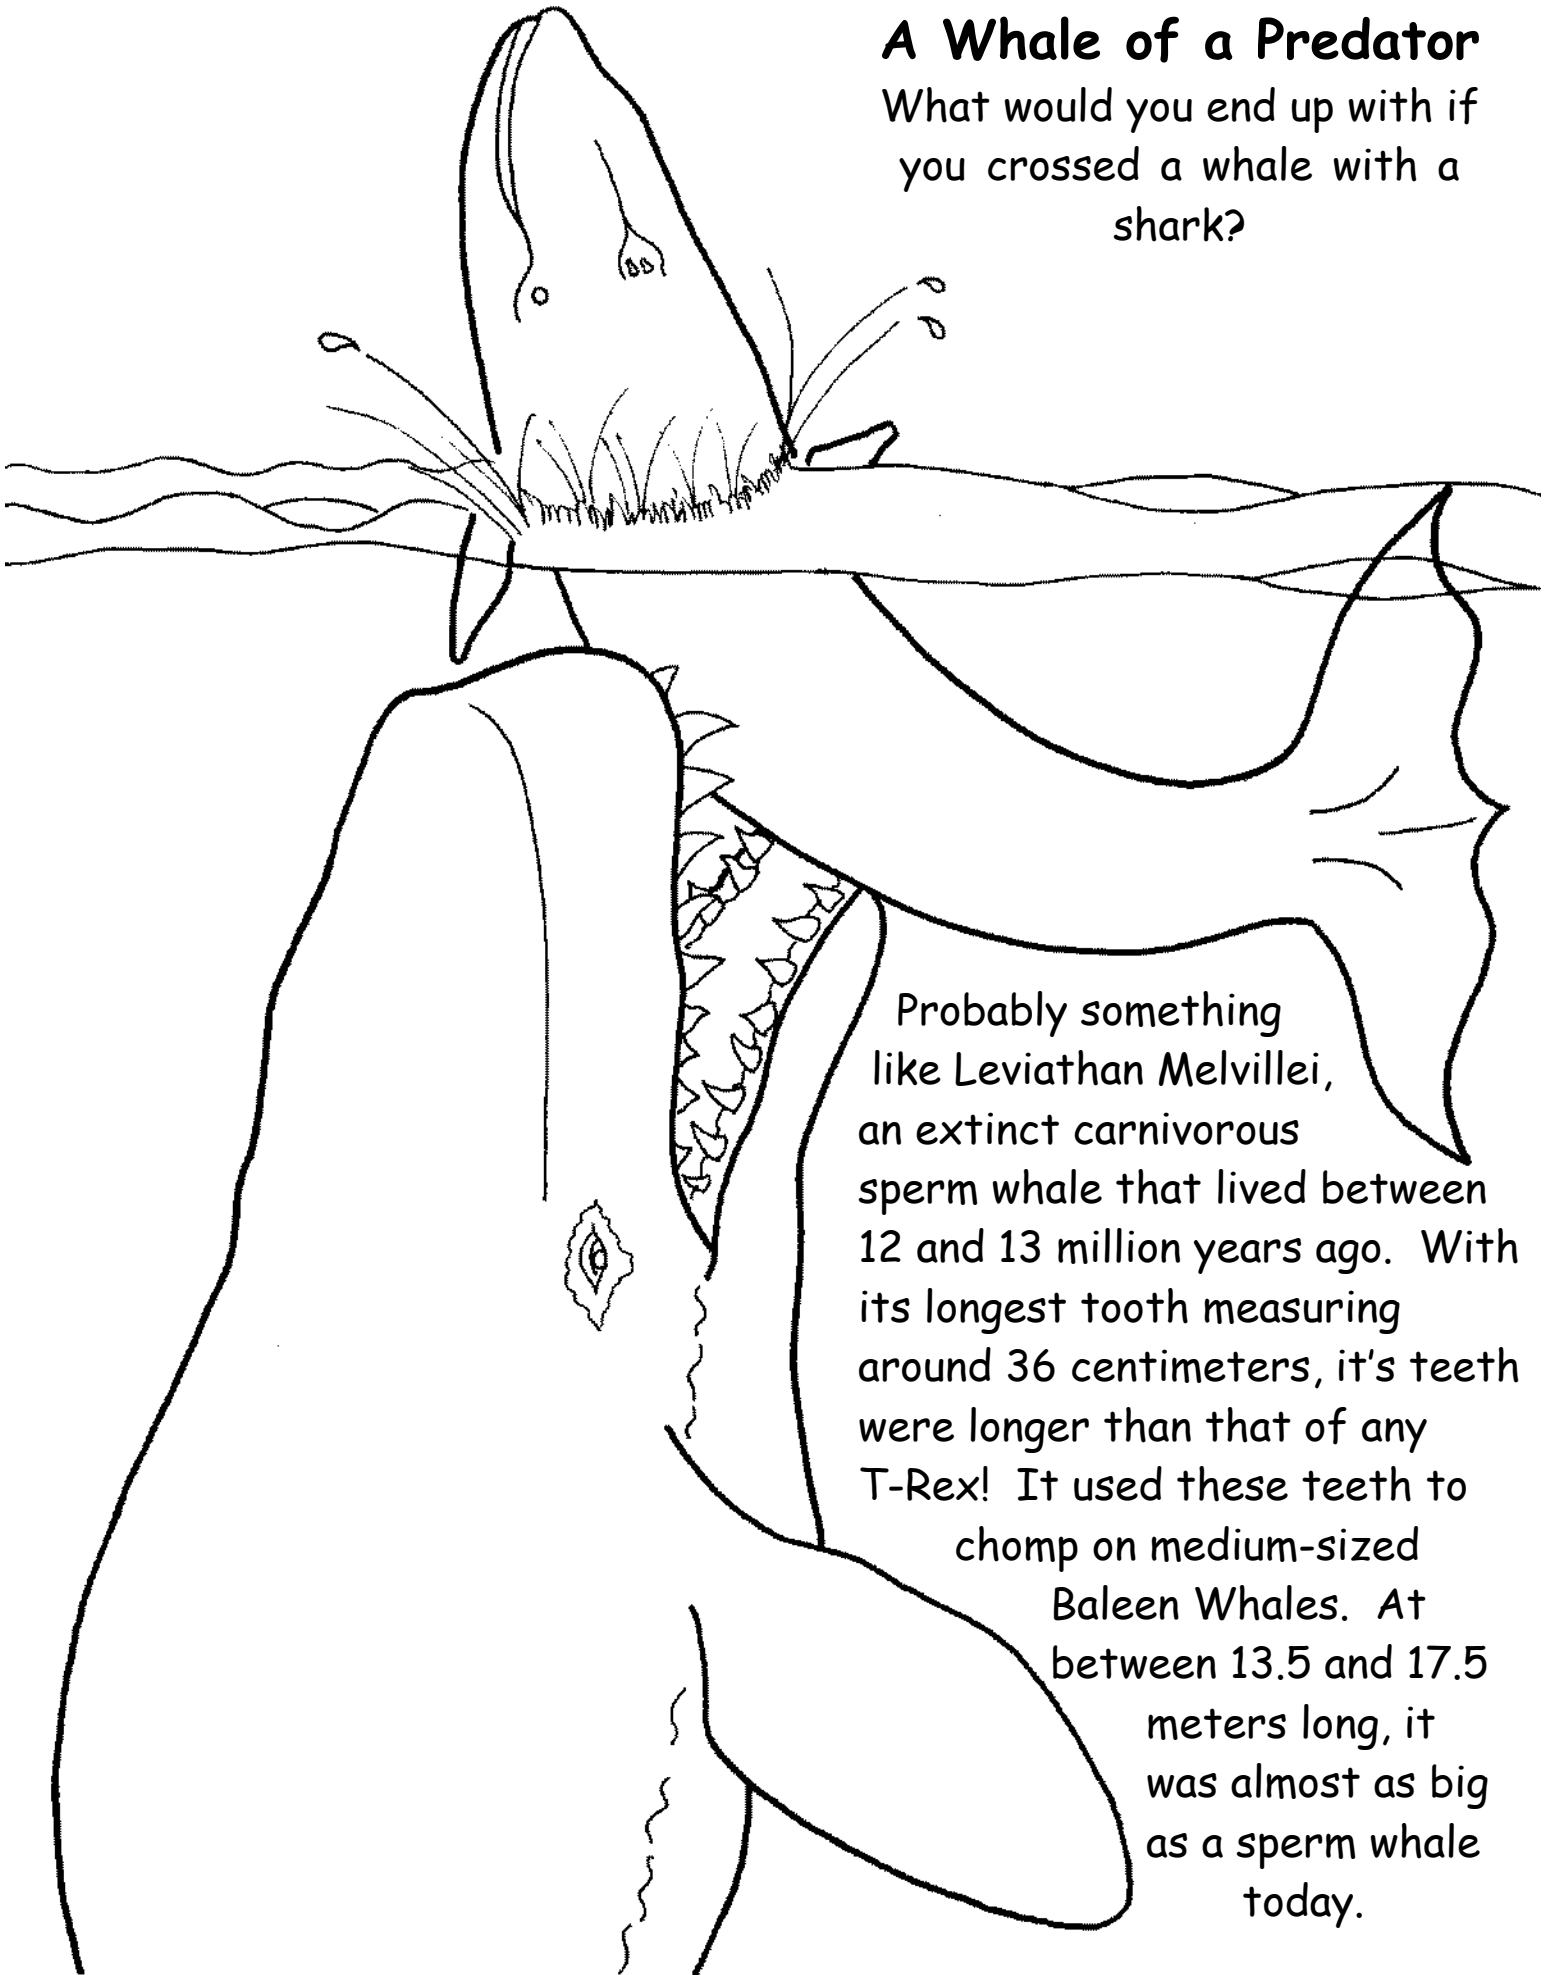

A Whale of a Predator

What would you end up with if you crossed a whale with a shark?

Probably something like *Leviathan Melvillei*, an extinct carnivorous sperm whale that lived between 12 and 13 million years ago. With its longest tooth measuring around 36 centimeters, its teeth were longer than that of any T-Rex! It used these teeth to chomp on medium-sized Baleen Whales. At between 13.5 and 17.5 meters long, it was almost as big as a sperm whale today.